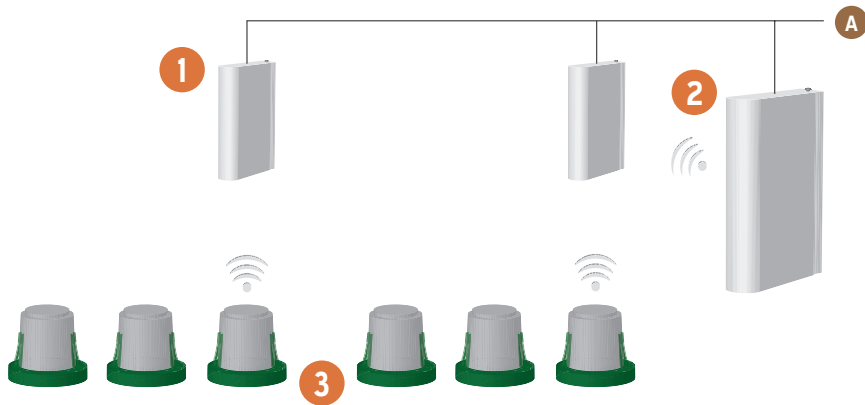

# ParkGard®-System outdoor

Magnetic field technology

Magnetic field system (outdoor)

- 1 Repeater (WLAN)
- 2 Masterrepeater (WLAN/GPRS/Ethernet)
- 3 Magnetic field sensor (wireless)
- 4 LED-Display
- 5 Totem
- 6 ParkGard® Control Center
- A 230V AC | Cable: 3 x 1,5mm<sup>2</sup>
- B RS485 | Cable: 2 x 2 x 0,8mm<sup>2</sup> / GRPS wireless  
230V AC | Cable: 3 x 1,5mm<sup>2</sup>