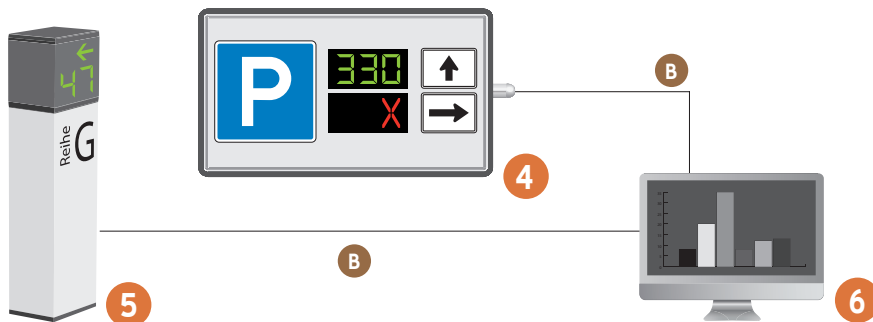

# ParkGard®-System outdoor

Magnetic field technology

Magnetic field system (outdoor)

- 1 Repeater (WLAN)
- 2 Masterrepeater (WLAN/GPRS/Ethernet)
- 3 Magnetic field sensor (wireless)
- 4 LED-Display
- 5 Totem
- 6 ParkGard® Control Center
- A 230V AC | Cable: 3 x 1,5mm<sup>2</sup>
- B RS485 | Cable: 2 x 2 x 0,8mm<sup>2</sup> / GRPS wireless  
230V AC | Cable: 3 x 1,5mm<sup>2</sup>